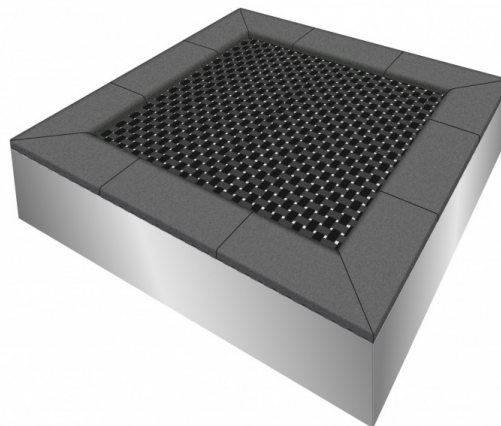

SPORT TRAMP 2201

Kids Tramp Playground XL

| Device Specifications | |
|-----------------------|-------------|
| Length | 2,00 m |
| Width | 2,00 m |
| Jumping bed | 1,56x1,56 m |
| Usable jumping area | 1,44x1,44 m |

Material Specification

- 200x200x30cm frame made of special steel for ground level installation, hot dip galvanized
- the reinforced mesh of belt material features a high level of vandalism safety
- resistant to atmospheric conditions (all-season use)
- 73cm depth under the jumping bed