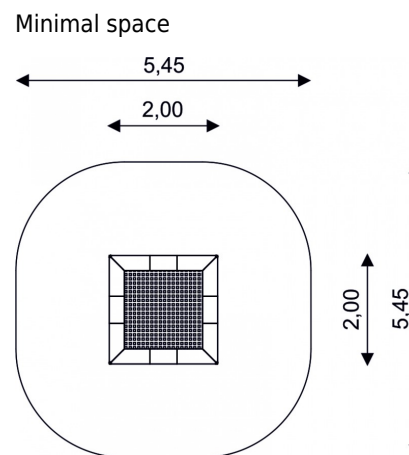

SPORT TRAMP 2201

Kids Tramp Playground XL

| Device Specifications | |
|-----------------------|-------------|
| Length | 2,00 m |
| Width | 2,00 m |
| Jumping bed | 1,56x1,56 m |
| Usable jumping area | 1,44x1,44 m |

Material Specification

- 200x200x30cm frame made of special steel for ground level installation, hot dip galvanized
- the reinforced mesh of belt material features a high level of vandalism safety
- resistant to atmospheric conditions (all-season use)
- 73cm depth under the jumping bed