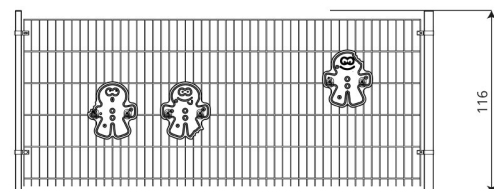

**Product technical sheet**

**PARK 0921-1**

**Product data**

Length	261 cm
Width	6 cm
Total height	116 cm
Span length	257 cm
Availability of spare parts	YES
Installation time	1 h
Color options	

Data is subject to change without prior notice.

**Material specification**

- Hot-dip galvanized steel construction,
- Colorful elements made of durable HDPE plate, resistant to weather conditions,
- Stainless steel screws and/or screws covered with plastic caps,
- Safe end caps on the top of the bar, made of durable HDPE plate, resistant to weather conditions,

**Additional information**

- small architecture;
- no sharp edges or chinks that would pose a danger of jamming the head, fingers or any other body parts;
- render is for reference only, the actual appearance of the equipment and its color may vary;